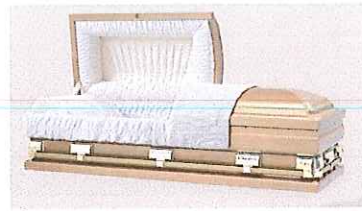

Funeral Packages

Our packages provide a simplified way of making funeral arrangements.

We will provide the following services with your casket selection:

- Basic Services of Funeral Directors and Staff
- Transfer of deceased from place of death to our facility
- Shelter and custodial care of the deceased for up to 4 days
- Embalming, grooming, dressing and casketing of the deceased
- Use of our facility for viewing Two (2) hours the day prior to service and One (1) Hour prior to ceremony.
- Use of our facility for the Ceremony up to Two (2) hours
- Transportation of the deceased to the cemetery or crematory
- Guest Register Book
- 50 Standard Acknowledgement Cards

Burial Offerings

Bedford w/o gasket \$4,495.00

Majestic Oversize w/o gasket \$5,095.00

Prices Effective 01/01/2016 and are subject to change without notice.

TRAVIS FUNERAL HOME & CREMATION SERVICES
Comforting God's People Through Service