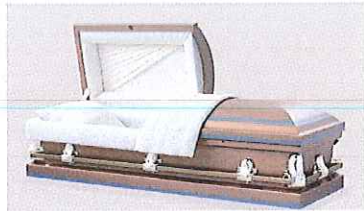

Cremation Offerings

$3,995 Standard Rental